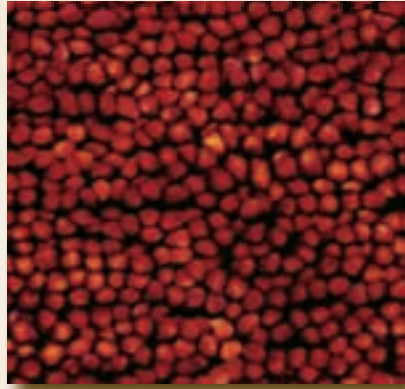

*Nourison*<sup>™</sup>  
**LAGUNA**<sup>™</sup>

SHOWN:  
LG01 RED

*Laguna rugs feature special felted yarns, spun from top quality 100% wool to give this collection its extraordinarily soft and dense texture. The distinctive hand loomed construction from “hard twist” yarns, and the subtle tonal variations in color, provide further striking appeal to these warm high fashion rugs.*

- Hand loomed
- 100% wool
- Knobby textured pile
- Optional color blanket available
- Available in: 2'6" x 4'  
3'6" x 5'6"  
5' x 8'  
7'6" x 9'6"

Available Shapes:

LG01 Ivory

LG01 Red

LG01 Rust

LG01 Gold