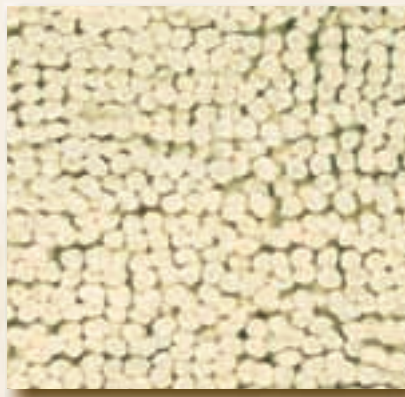

*Nourison*<sup>™</sup>  
**LAGUNA**<sup>™</sup>

SHOWN:  
LG01 RED

*Laguna rugs feature special felted yarns, spun from top quality 100% wool to give this collection its extraordinarily soft and dense texture. The distinctive hand loomed construction from “hard twist” yarns, and the subtle tonal variations in color, provide further striking appeal to these warm high fashion rugs.*

- Hand loomed
- 100% wool
- Knobby textured pile
- Optional color blanket available
- Available in: 2'6" x 4'  
3'6" x 5'6"  
5' x 8'  
7'6" x 9'6"

Available Shapes:

LG01 Ivory

LG01 Red

LG01 Rust

LG01 Gold

### SIZES\* & SKU NUMBERS

STYLE NO.	Feet Metric	2'6" x 4' .76 x 1.22	3'6" x 5'6" 1.07 x 1.68	5' x 8' 1.52 x 2.44	7'6" x 9'6" 2.29 x 2.90
LG01 IV		83347	83410	83455	83518
LG01 GLD		83365	83419	83464	83527
LG01 OLI		83383	83446	83491	83554
LG01 RED		83374	83428	83473	83536
LG01 RUS		83356	83437	83482	83545